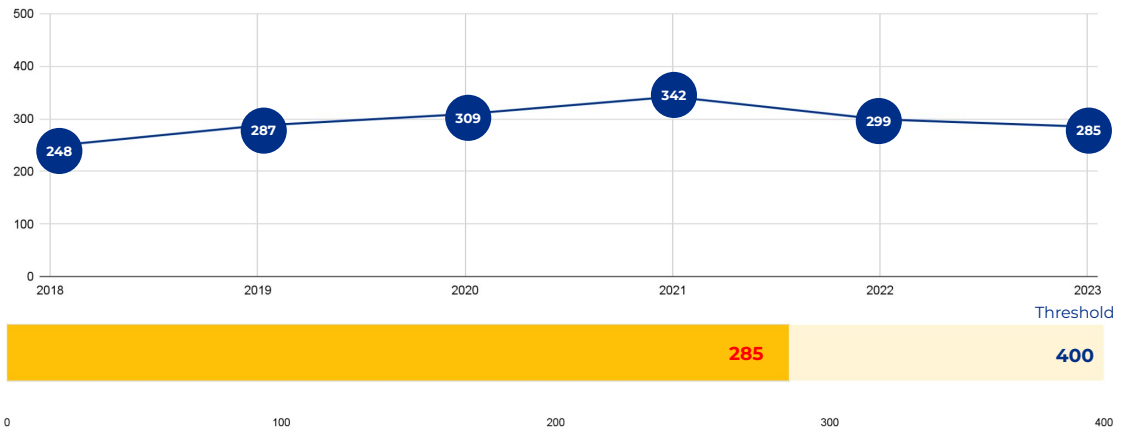

St. Philip's Early College High School

SCHOOL OVERVIEW

Location:	1801 Martin Luther King Dr San Antonio, TX 78203
Grades:	9-12
Enrollment:	285
Poverty Index:	45%
Trustee/SMD:	Sebastian - District 2
HS Feeder Pattern:	Highlands

Recommendation:

- St. Philip's ECHS is a specialty high school. No rightsizing-related actions make an immediate impact on this school.

PRIMARY CRITERIA #1: 2022-23 ENROLLMENT

2023 Enrollment
285

Campus Type
Specialty HS

Enrollment Threshold
400

	2018	2019	2020	2021	2022	2023
Total Enrollment:	248	287	309	342	299	285

PRIMARY CRITERIA #2: FACILITY COST PER PUPIL

Cost Per Pupil
\$8,401

PRIMARY CRITERIA #3: 2022-23 FACILITY USE