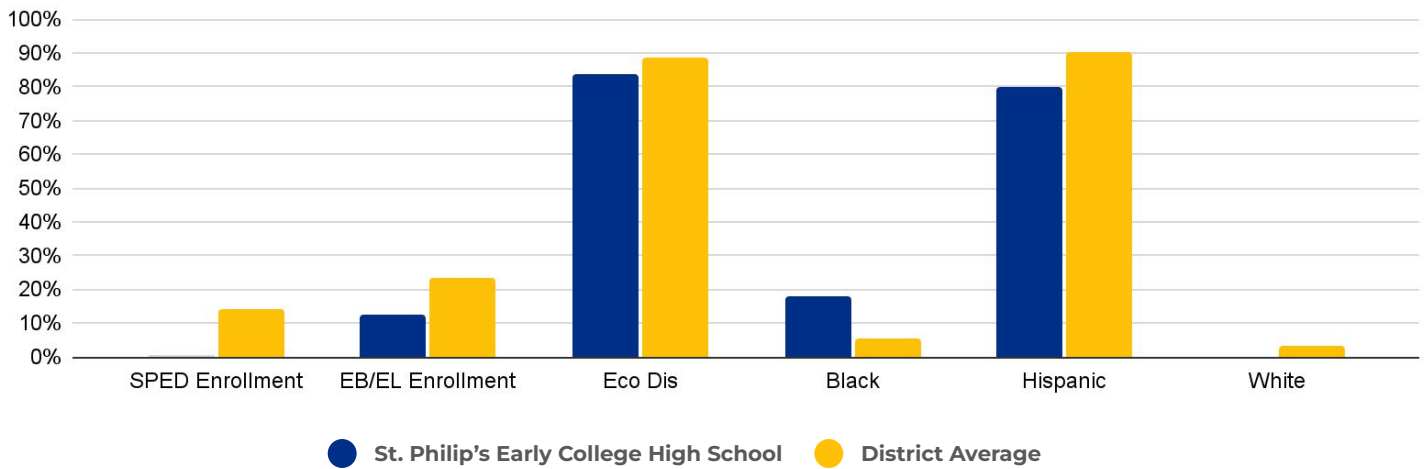

Enrollment Threshold
400

	2018	2019	2020	2021	2022	2023
Total Enrollment:	248	287	309	342	299	285

PRIMARY CRITERIA #2: FACILITY COST PER PUPIL

Cost Per Pupil
\$8,401

PRIMARY CRITERIA #3: 2022-23 FACILITY USE

Functional Capacity

—

Facility Usage

—

St. Philip's Early College High School

DEMOGRAPHICS

2022 ACADEMIC PERFORMANCE

2022-23 CHOICE IN / CHOICE OUT

BRIEF CRITERIA ANALYSIS

St. Philip's Early College High School is located on the St. Philip's College campus. The school's unique programming and facility needs lead to no suitable sending or receiving school.