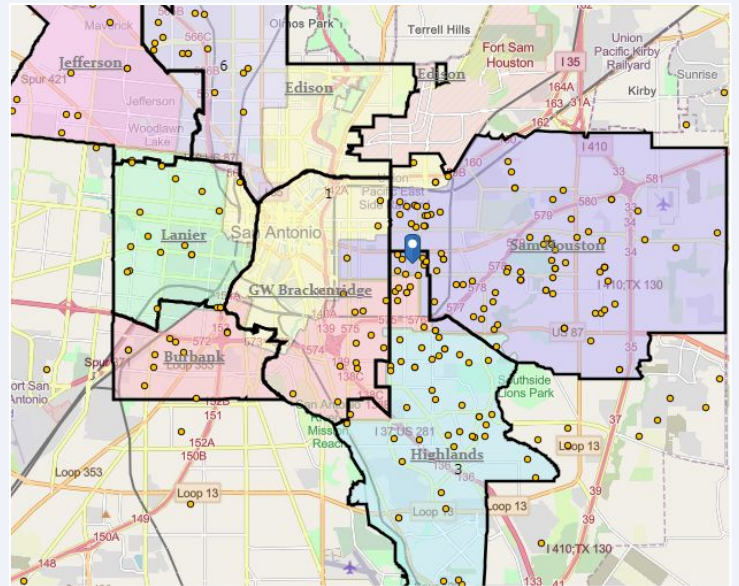

St. Philip's Early College High School

SCHOOL OVERVIEW

Location:	1801 Martin Luther King Dr San Antonio, TX 78203
Grades:	9-12
Enrollment:	285
Poverty Index:	45%
Trustee/SMD:	Sebastian - District 2
HS Feeder Pattern:	Highlands

BRIEF CRITERIA ANALYSIS

St. Philip's Early College High School is located on the St. Philip's College campus. The school's unique programming and facility needs lead to no suitable sending or receiving school.