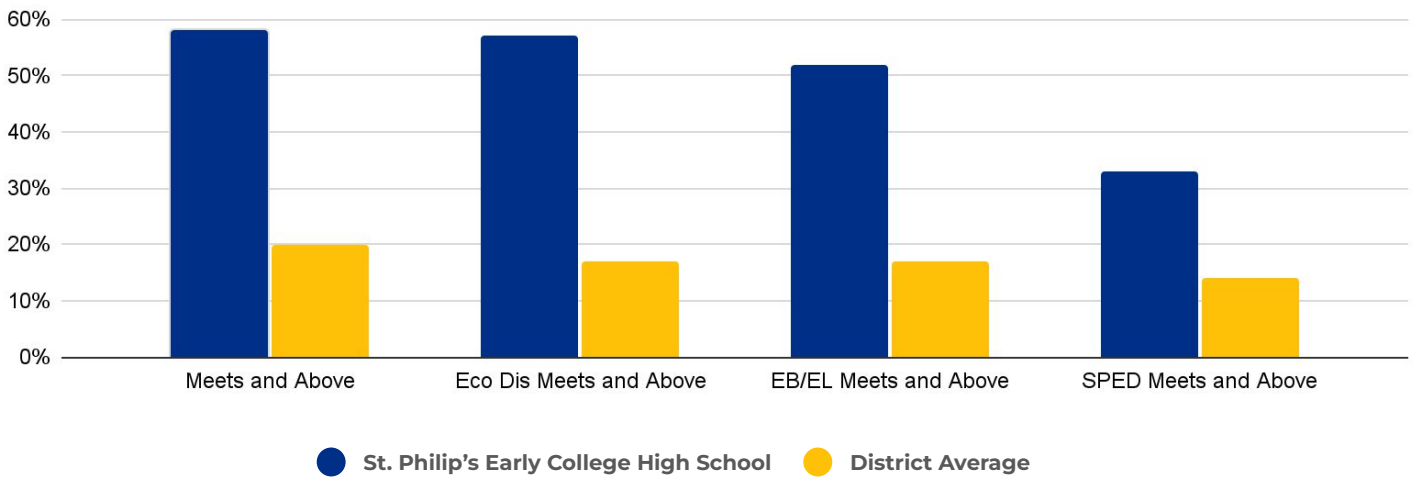

Functional Capacity

—

Facility Usage

—

St. Philip's Early College High School

DEMOGRAPHICS

2022 ACADEMIC PERFORMANCE

2022-23 CHOICE IN / CHOICE OUT

BRIEF CRITERIA ANALYSIS

St. Philip's Early College High School is located on the St. Philip's College campus. The school's unique programming and facility needs lead to no suitable sending or receiving school.