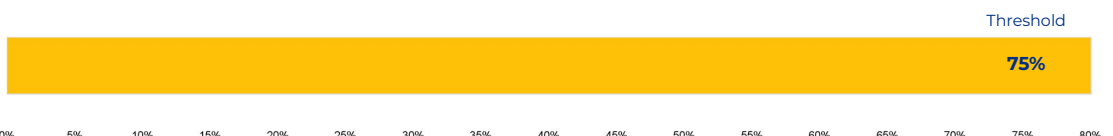

Enrollment Threshold
400

	2018	2019	2020	2021	2022	2023
Total Enrollment:	248	287	309	342	299	285

PRIMARY CRITERIA #2: FACILITY COST PER PUPIL

Cost Per Pupil
\$8,401

PRIMARY CRITERIA #3: 2022-23 FACILITY USE

Functional Capacity

—

Facility Usage

—

St. Philip's Early College High School

DEMOGRAPHICS

2022 ACADEMIC PERFORMANCE

2022-23 CHOICE IN / CHOICE OUT